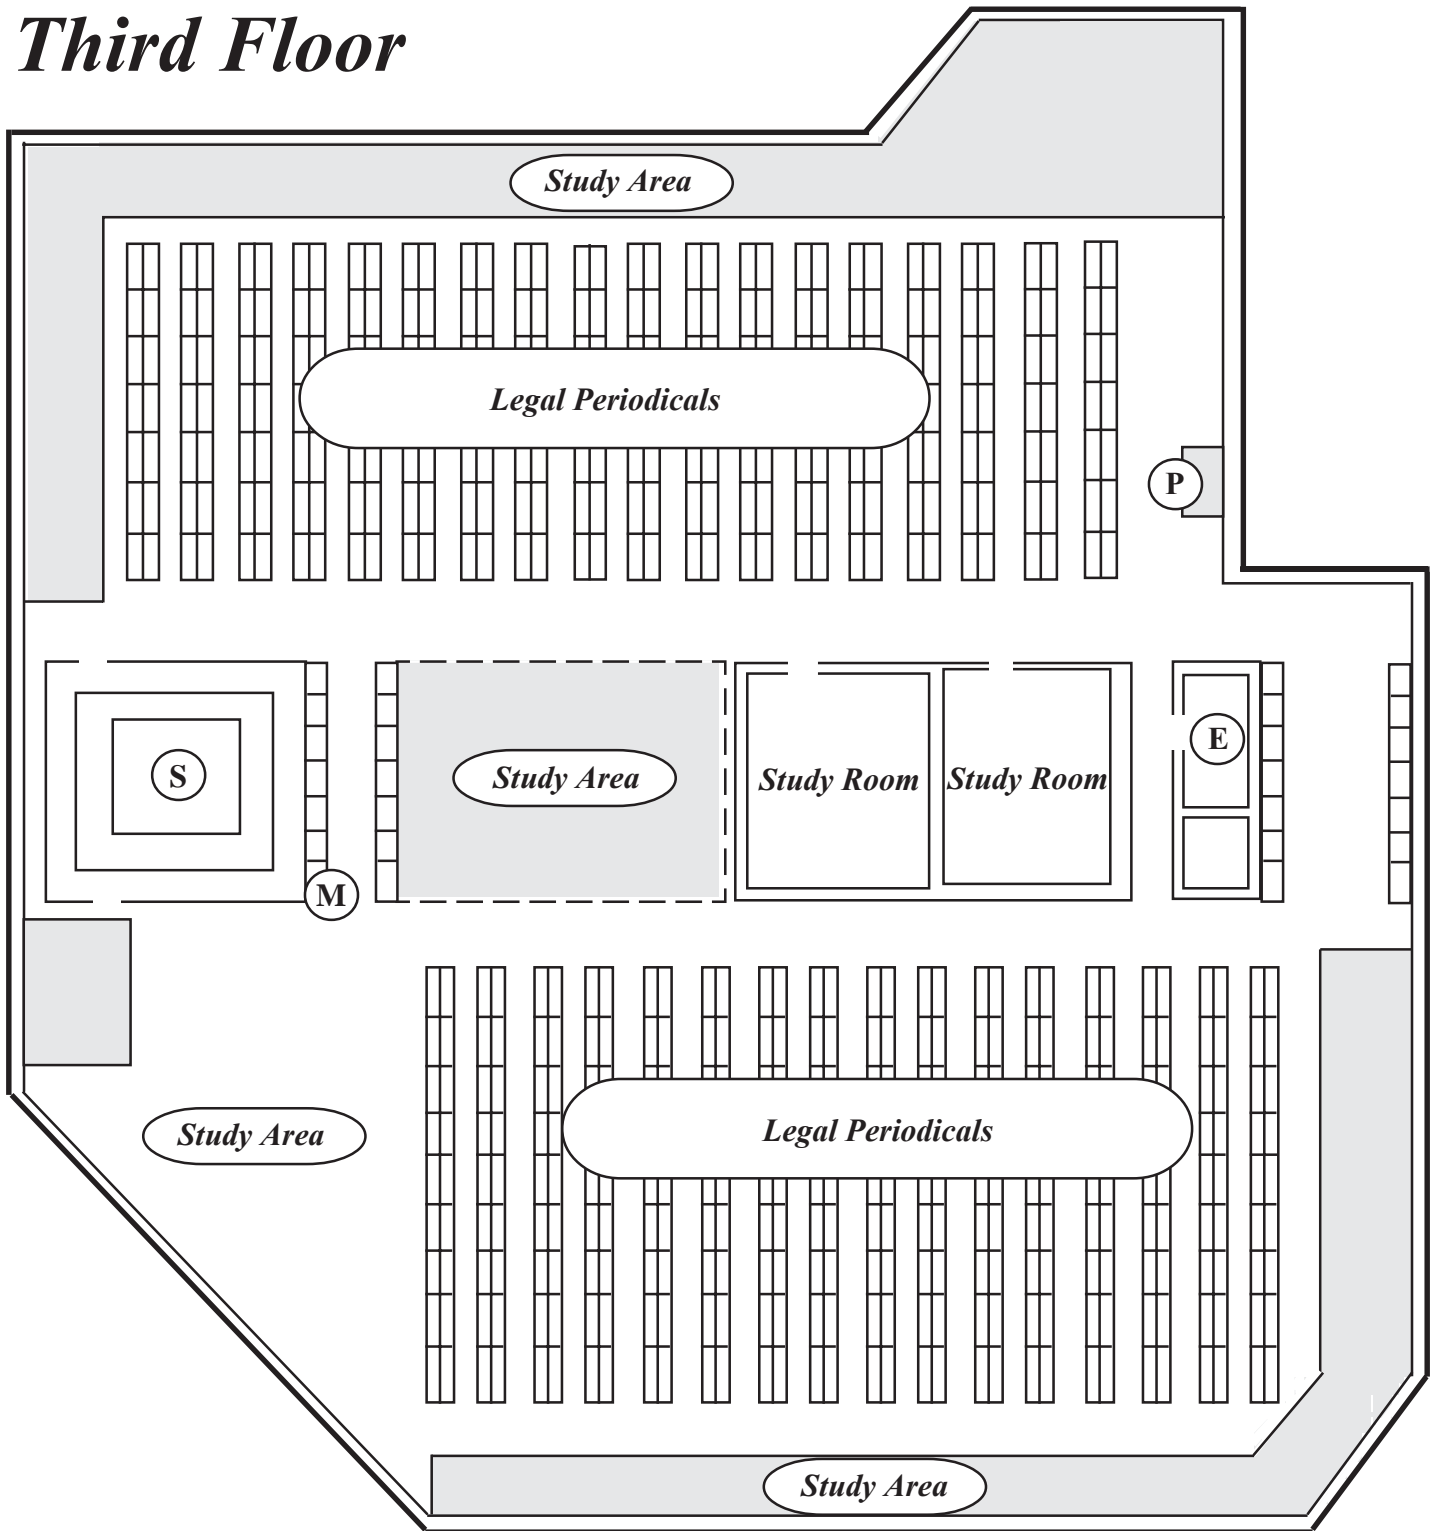

Ground Floor

Legend

E - Elevator

C - Word Processing Computers

M - Murphy Online Public Catalog

S - Stairs

1 - Microfiche Reader

2 - Microfiche Collection

First Floor

Legend	
E - Elevator	L - Law School Exams
P - Photocopier	R - Reserve Collection
M - Murphy Online Public Catalog	RD - Reference Desk
S - Stairs	C - Circulation Desk
CC - Card Catalog	CV - Copy Card Vending Machine
	DB - Legal Databases
	WP - Wireless Printer

Second Floor

Legend

- E - Elevator
- P - Photocopier
- M - Murphy Online Public Catalog
- S - Stairs

1 - Legal Encyclopedias

Third Floor

Legend

- E - Elevator
- P - Photocopier
- M - Murphy Online Public Catalog
- S - Stairs